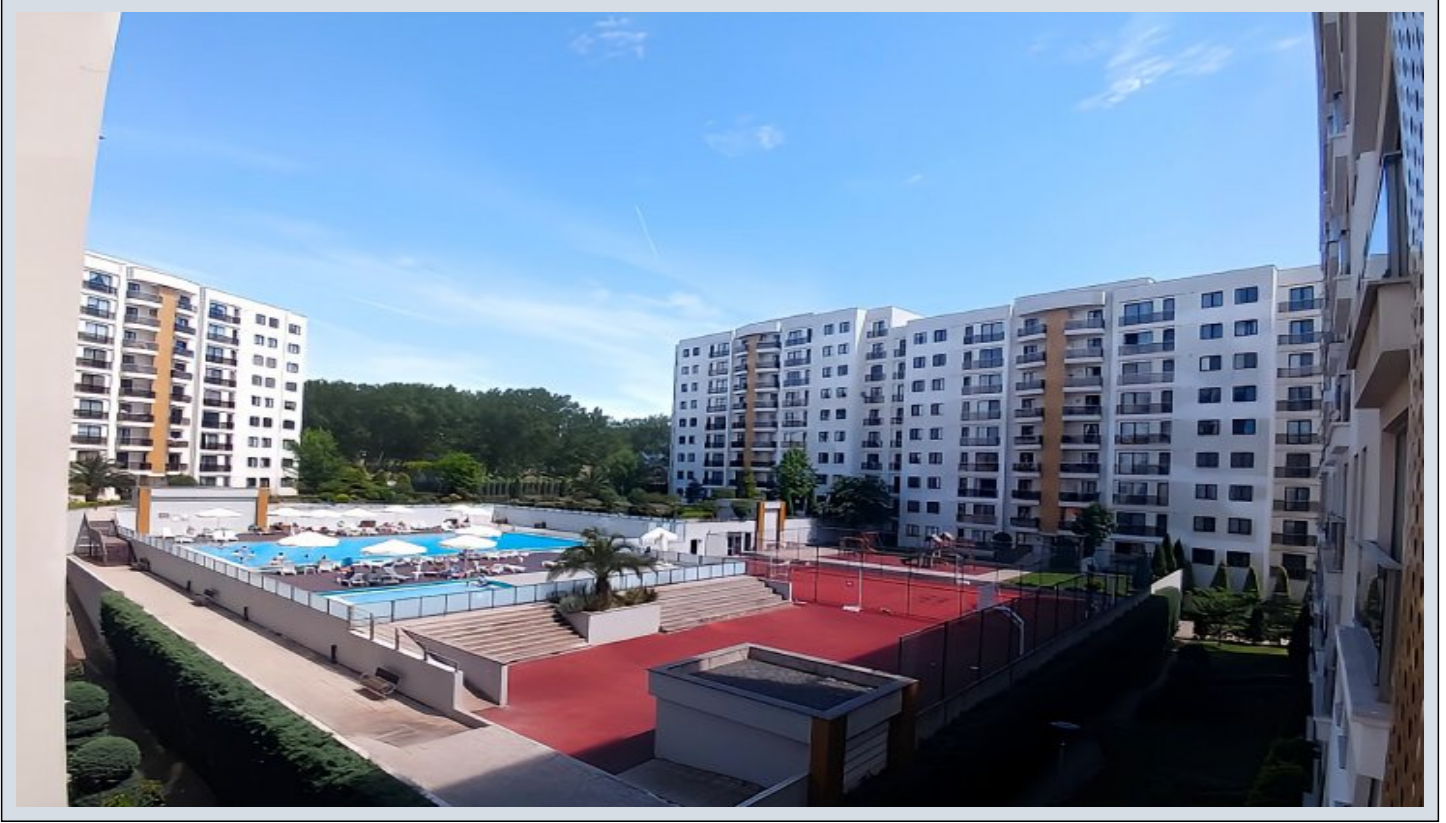

SEEWORLD DORELİFE 1+1 68m2 DEKORLU SATILIK dore life İstanbul / Sancaktepe

For Sale - Apartment 5,950,000 TL | 68 m2 İstanbul / Sancaktepe

Rooms : 1
Saloons : 1
Baths : 1
Type of Property : Apartment Flat
Property Condition : Second Hand
Usage Status : Tenant Live in
Heating : Central Heating (Heat Share Meter)
Which Floor : 1
Property Direction : South
East
Property Position : Front/Rear Side
Deed Status : Title Deed with Condominium
Barter : No
Hand Over : No

İlan No:f-358089-7088

- * Internal Properties : ADSL, Alarm, Built-in White Goods Kitchen, Steel Door, Shower cabin, Stove, Diaphone with screen, Double glazing, Cable TV / satellite, Checkroom, Security System, Parquet - Laminant Flooring , PVC Coated,
- * Building : Pressure Tank, Intercom, Internet, Heat Proofing, Parking, Sound Isolation, Fire Alarm,
- * Environment : Shopping Center, Elementary School, Market, Game Park, District Bazaar, School,
- * Compound : Children Swimming Pool, Security, Gym, Jogging / Walking Areas, Swimming Pool, Security Camera,
- * Location : Near to Street, Close to Subway, Near to Highway, City Center, Close to Minibus Route,