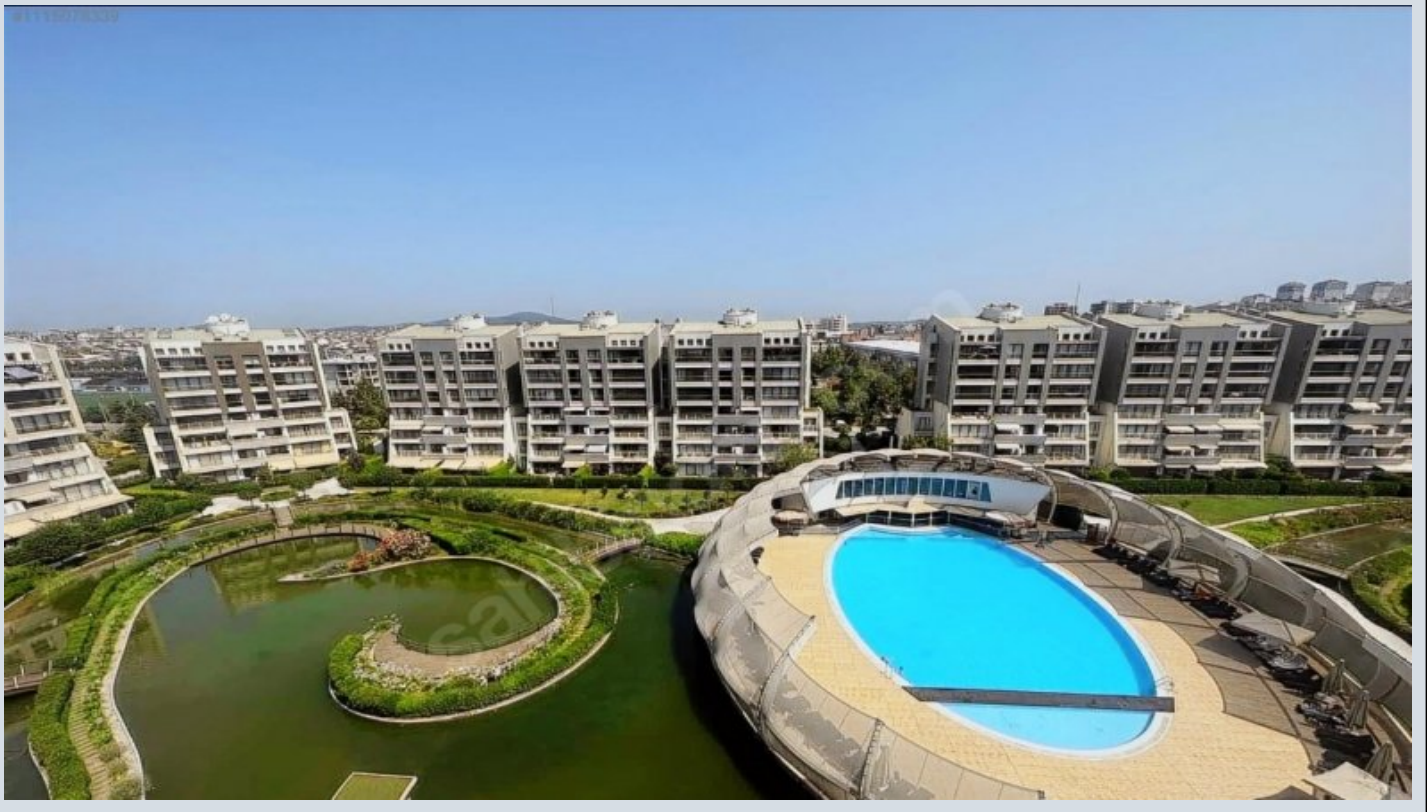

İlan No:f-358089-7123

SEEWORLD SİNPAŞ KELEBEKİA 3+1 SATILIK 148m2 kelebekia İstanbul / Sancaktepe

For Sale - Apartment 16,900,000 TL | 148 m2 İstanbul / Sancaktepe

Rooms : 3
Saloons : 1
Baths : 2
Type of Property : Apartment Flat
Property Condition : Second Hand
Usage Status : Tenant Live in
Heating : Central Heating (Heat Share Meter)
Heating Type : Natural Gas
Which Floor : 2
Building Floor Number : 5
Property Direction : South
Property Position : Front/Rear Side
Balcony Number : 1
Toilet Number : 2
Deed Status : Title Deed with Condominium
Available to Bank Credit : Yes
Barter : No
Hand Over : No

SEEWORLD TÜRKİYE

Telefon +90 216-504 95 95

Cep Telefonu +90 532-160

39 49

SEEWORLD TÜRKİYE

Telefon +90 216-504 95 95

Cep Telefonu +90 532-160

39 49

Faks +90 216-504 95 96

Sinpaş Metrolife, Ticari

Alanlar, Alparslan Caddesi

No:116

Sancaktepe / Yenidoğan

34887 , İstanbul