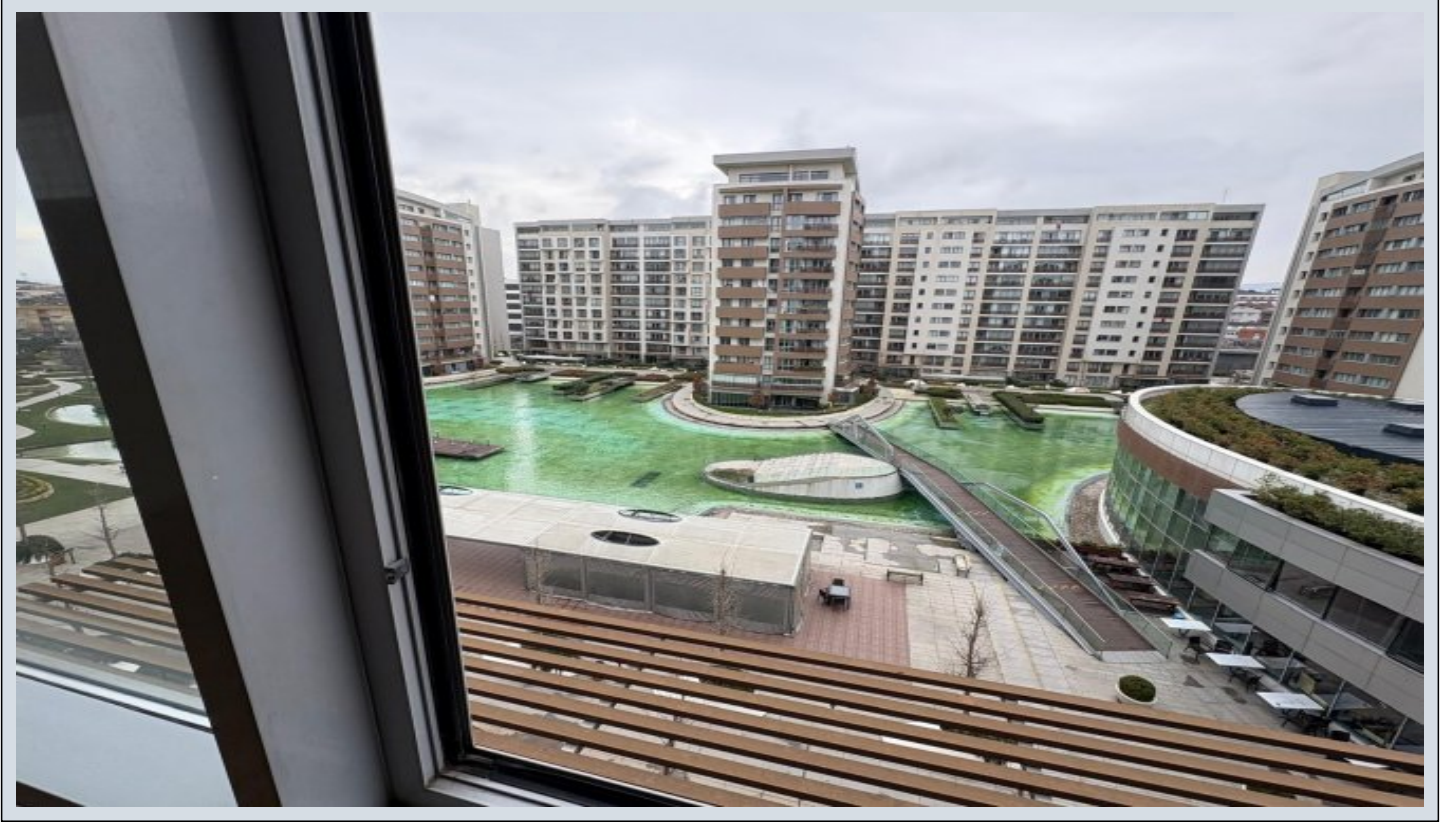

## SEEWORLD AQUA CITY 2010 FIRSAT 1+1 BOŞ 75m2 SATILIK aquacity Istanbul / Sancaktepe

For Sale - Apartment 7,650,000 TL | 75 m2 Istanbul / Sancaktepe