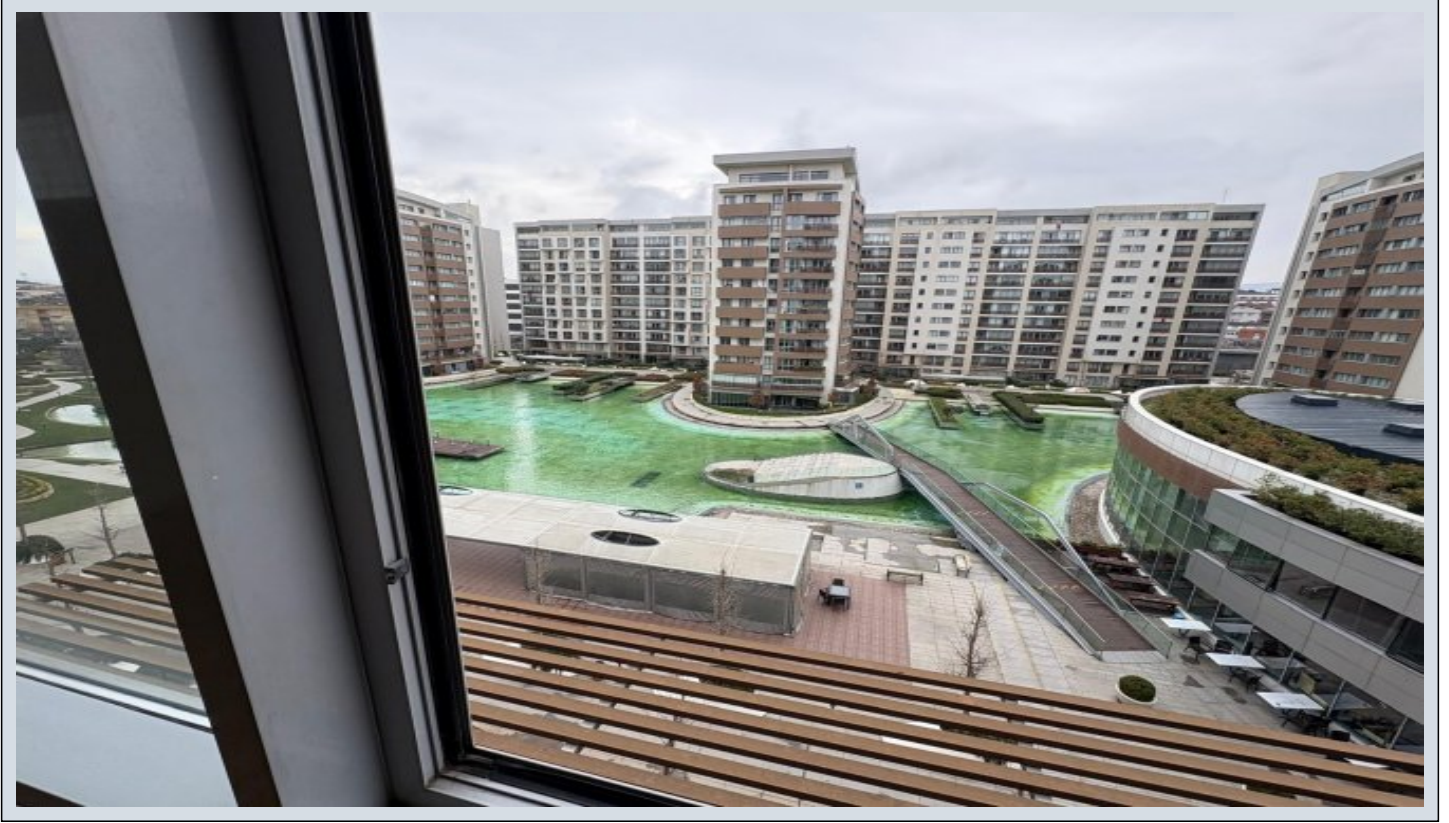

İlan No:f-358089-7201

SEEWORLD AQUA CITY 2010 FIRSAT 1+1 BOŞ 75m2 SATILIK aquacity Istanbul / Sancaktepe

For Sale - Apartment 7,650,000 TL | 75 m2 Istanbul / Sancaktepe

Rooms : 2
Saloons : 1
Baths : 1
Property Condition : Second Hand
Usage Status : Empty
Heating : Central Heating (Heat Share Meter)
Which Floor : 5
Building Floor Number : 11
Property Direction : East
South
Deed Status : Title Deed with Condominium
Available to Bank Credit : Yes