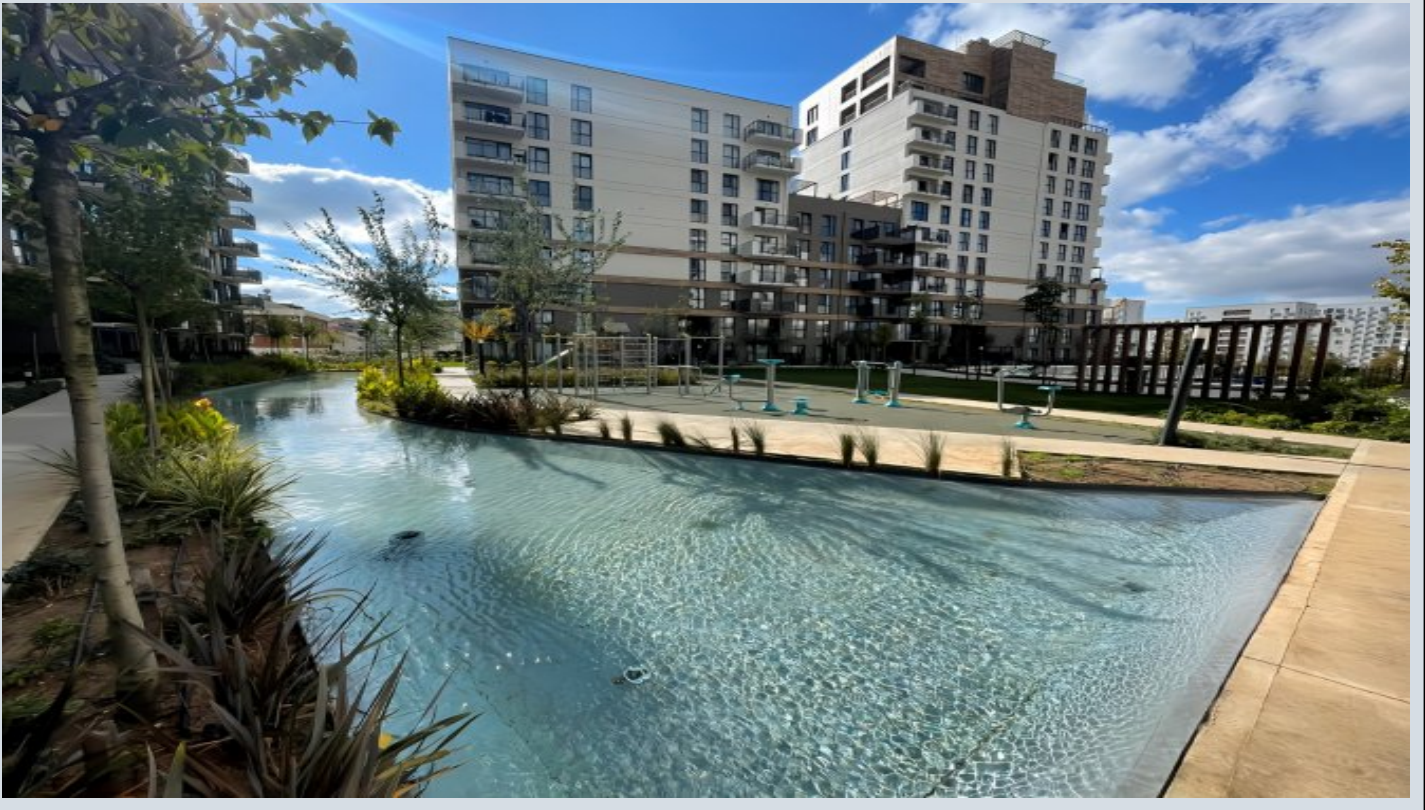

İlan No:f-358089-7222

SEEWORLD SİNPAŞ METROLİFE 3+1 139M2 metro life İstanbul / Sancaktepe

For Rent - Apartment 71,000 TL | 139 m2 İstanbul / Sancaktepe

Rooms : 3
Saloons : 1
Baths : 1
Type of Property : Apartment Flat
Property Condition : Second Hand
Usage Status : Empty
Heating : Central Heating (Heat Share Meter)
Heating Type : Natural Gas
Which Floor : 2
Building Floor Number : 12
Property Direction : North
South
East

SEEWORLD TÜRKİYE

Telefon +90 216-504 95 95

Cep Telefonu +90 532-160

39 49

SEEWORLD TÜRKİYE

Telefon +90 216-504 95 95

Cep Telefonu +90 532-160

39 49

Faks +90 216-504 95 96

Sinpaş Metrolife, Ticari

Alanlar, Alparslan Caddesi

No:116

Sancaktepe / Yenidoğan

34887 , İstanbul