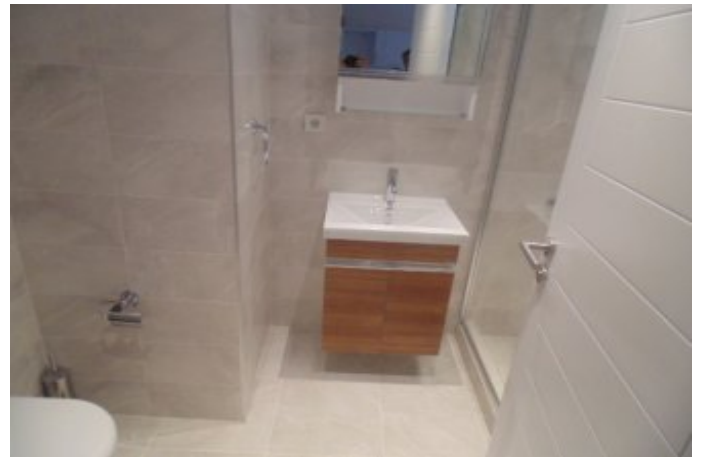

İlan No:f-358089-7223