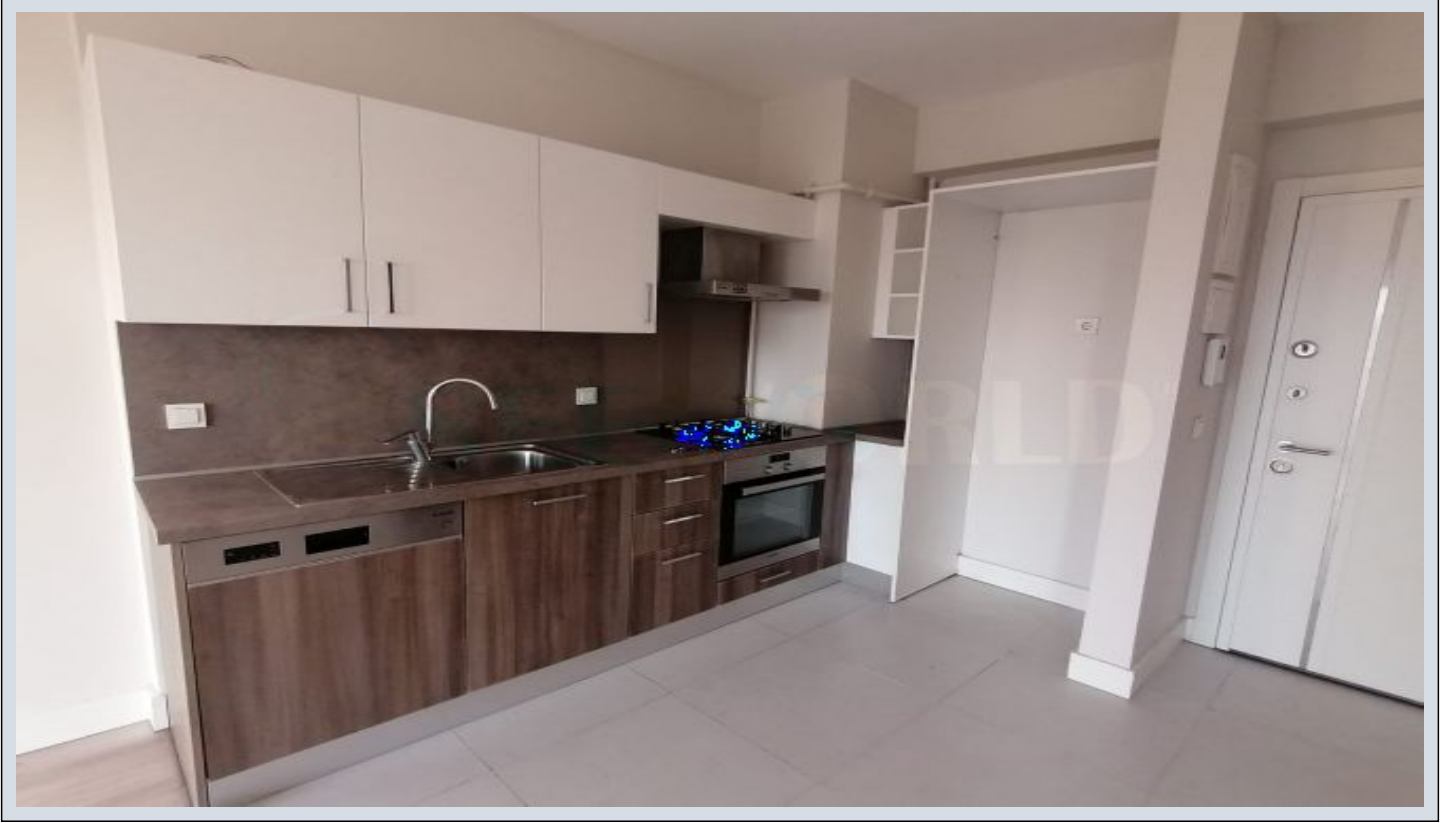

İlan No:f-358089-7257

SEEWORLD İDİLİA 68M2 SATILIK EŞYALI 1+1 idilia İstanbul / Sultanbeyli

For Sale - Apartment 5,600,000 TL | 74 m2 İstanbul / Sultanbeyli

Rooms : 1
Saloons : 1
Baths : 1
Type of Property : Apartment Flat
Property Condition : Second Hand
Usage Status : Tenant Live in
Heating : Central Heating (Heat Share Meter)
Heating Type : Natural Gas
Which Floor : 5
Building Floor Number : 7
Property Direction : East
South
Property Position : Front/Rear Side
Toilet Number : 1
Deed Status : Title Deed with Condominium
Available to Bank Credit : Yes
Barter : No