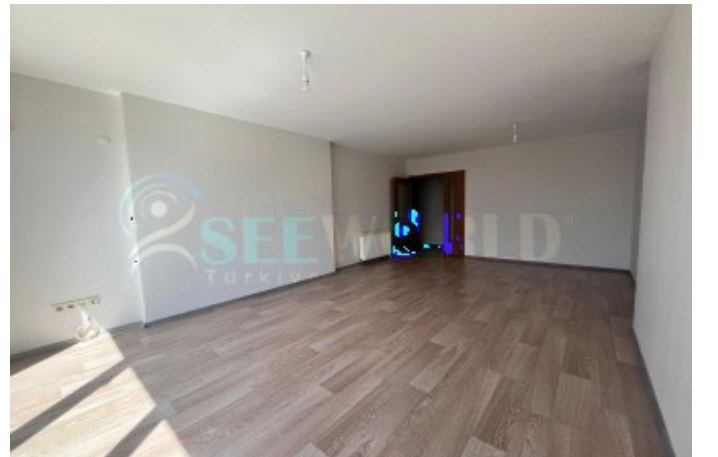

İlan No:f-358089-7271