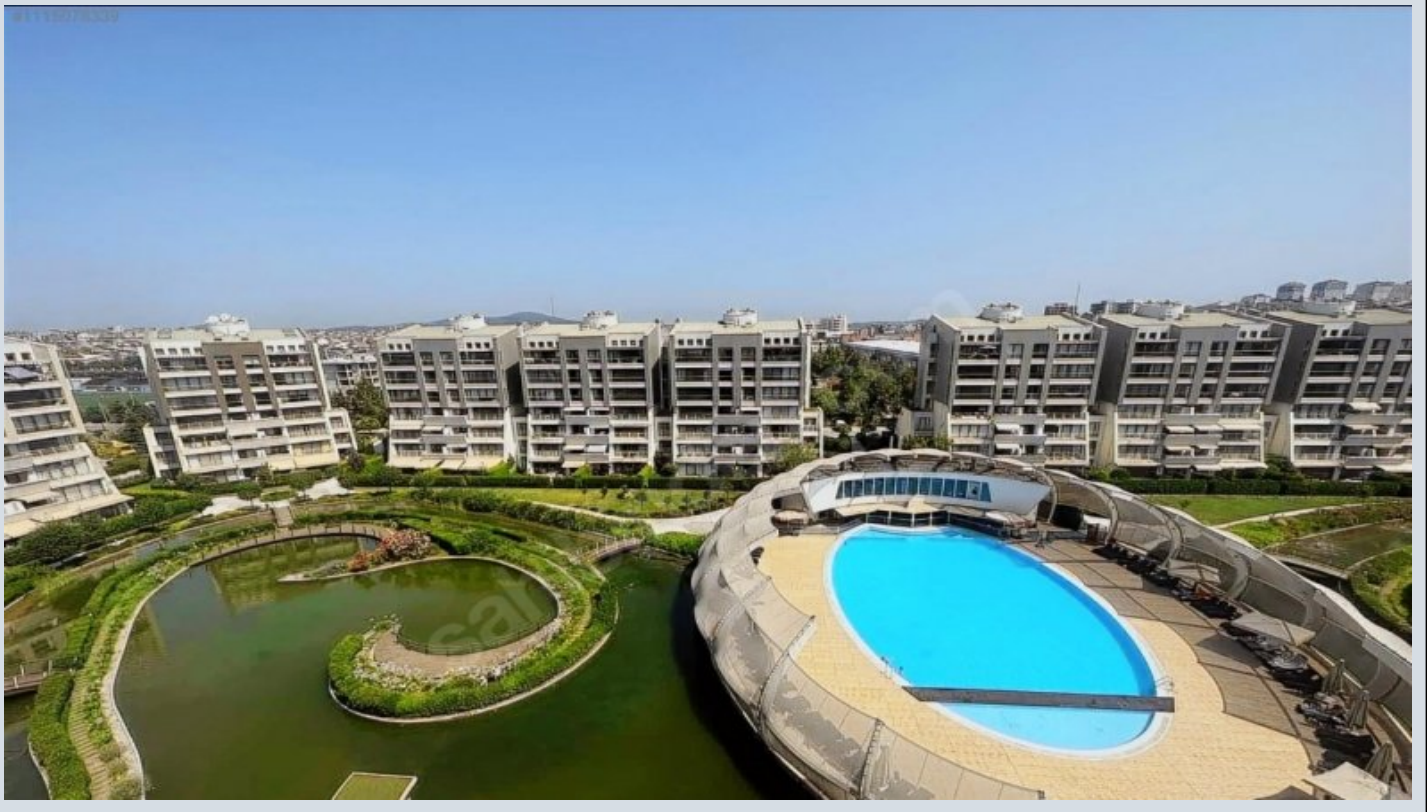

İlan No:f-358089-7123

SEEWORLD SİNPAŞ KELEBEKİA 3+1 SATILIK 148m2 kelebekia İstanbul / Sancaktepe

For Sale - Apartment 16,900,000 TL | 148 m2 İstanbul / Sancaktepe

Rooms : 3
Saloons : 1
Baths : 2
Type of Property : Apartment Flat
Property Condition : Second Hand
Usage Status : Tenant Live in
Heating : Central Heating (Heat Share Meter)
Heating Type : Natural Gas
Which Floor : 2
Building Floor Number : 5
Property Direction : South
Property Position : Front/Rear Side
Balcony Number : 1
Toilet Number : 2
Deed Status : Title Deed with Condominium
Available to Bank Credit : Yes
Barter : No
Hand Over : No

SEEWORLD TÜRKİYE

Telefon +90 216-504 95 95
Cep Telefonu +90 532-160
39 49

SEEWORLD TÜRKİYE

Telefon +90 216-504 95 95
Cep Telefonu +90 532-160
39 49
Faks +90 216-504 95 96
Sinpaş Metrolife, Ticari
Alanlar, Alparslan Caddesi
No:116
Sancaktepe / Yenidoğan
34887 , İstanbul