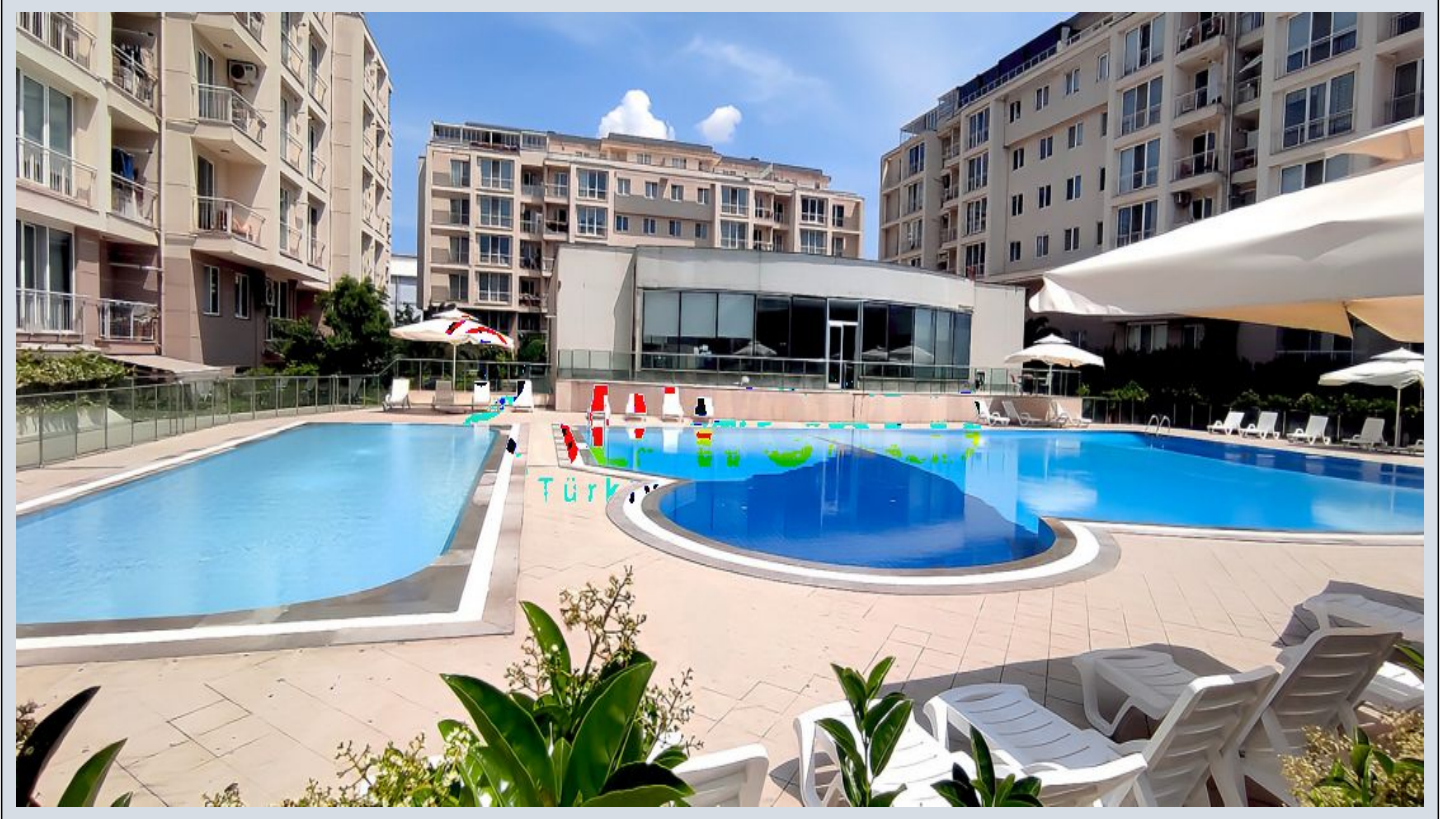

İlan No:f-358089-7246

SEEWORLD KENTLİFE 2+1 HAVUZ CEPHE 135M2 BALKONLU BOŞ SATILIK İstanbul / Sancaktepe

For Sale - Apartment 11,400,000 TL | 135 m2 İstanbul / Sancaktepe

Rooms : 2
Saloons : 1
Baths : 1
Type of Property : Apartment Flat
Property Condition : Second Hand
Usage Status : Empty
Heating : Central Heating (Heat Share Meter)
Heating Type : Natural Gas
Which Floor : 3
Building Floor Number : 5
Property Direction : South
East
Property Position : Front/Rear Side
Balcony Number : 1
Toilet Number : 1
Deed Status : Title Deed with Condominium
Available to Bank Credit : Yes

SEEWORLD TÜRKİYE

Telefon +90 216-504 95 95

Cep Telefonu +90 532-160

39 49

SEEWORLD TÜRKİYE

Telefon +90 216-504 95 95

Cep Telefonu +90 532-160

39 49

Faks +90 216-504 95 96

Sinpaş Metrolife, Ticari

Alanlar, Alparslan Caddesi

No:116

Sancaktepe / Yenidoğan

34887 , İstanbul